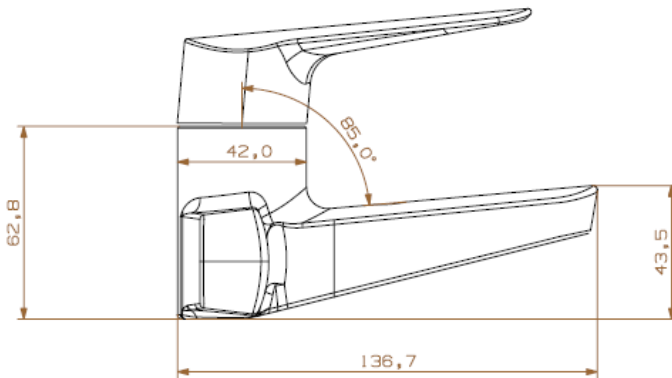

TECHNICAL DRAWING

SPECIFICATIONS

Creavit keeps its rights of making any change to the products

ISO 9001:2015
Quality Management System

LGA

LGA
LGA Quality Management System

kiwa

kiwa
kiwa Quality Management System

GOST - R

GOST - R
GOST - R Quality Management System

UKRSEPRO

UKRSEPRO
UKRSEPRO Quality Management System

SII
SII Quality Management System

SON
SON Quality Management System

CE

CE
CE Quality Management System

ISO 9001:2015
Quality Management System