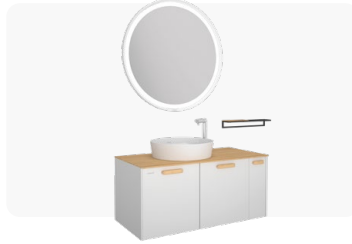

ELATA

ET0100.01 • Elata Washbasin Module 100 cm + Metal Shelf (1000x450x480 mm) (WxHxD)

Adaptable Washbasin: UL145

BODY & DOOR	WHITE MASSIVE	ANTHRACITE MASSIVE
ET0100.01	.BLMA	.ANM
ET1085.01	.BL	

MATERIAL	MIRROR LED COLOR
<table border="1"> <tr> <td>BODY</td> <td>COUNTER</td> </tr> <tr> <td>MDF/LAM</td> <td>MASSIVE WOOD</td> </tr> <tr> <td>DOOR</td> <td></td> </tr> <tr> <td>LACQUER</td> <td></td> </tr> </table>	<table border="1"> <tr> <td>DAYLIGHT</td> </tr> </table>

SPECIFICATIONS