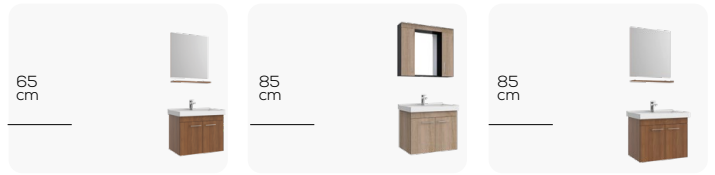

NOTE

	WASHBASIN UNIT	TOP MODULE
85 cm	NT0085.10	NT1085.10 (CABINET & MIRROR)
		NT4085.10 (MIRROR&SHELF)
65 cm	NT0065.10	NT1065.10 (CABINET & MIRROR)
		NT4065.10 (MIRROR&SHELF)

DIMENSIONS (WxHxD) mm	850x850x450 660x850x450	848x740x180 · 850x650x22 640x740x180 · 564x628x22

Adaptable Washbasin: TF185 ve TF165

BODY & DOOR	EVEREST	FLORA	BARBAROSSA	WHITE	
	NT0085.10	.EE	.FF	.BR	.BB
NT0065.10