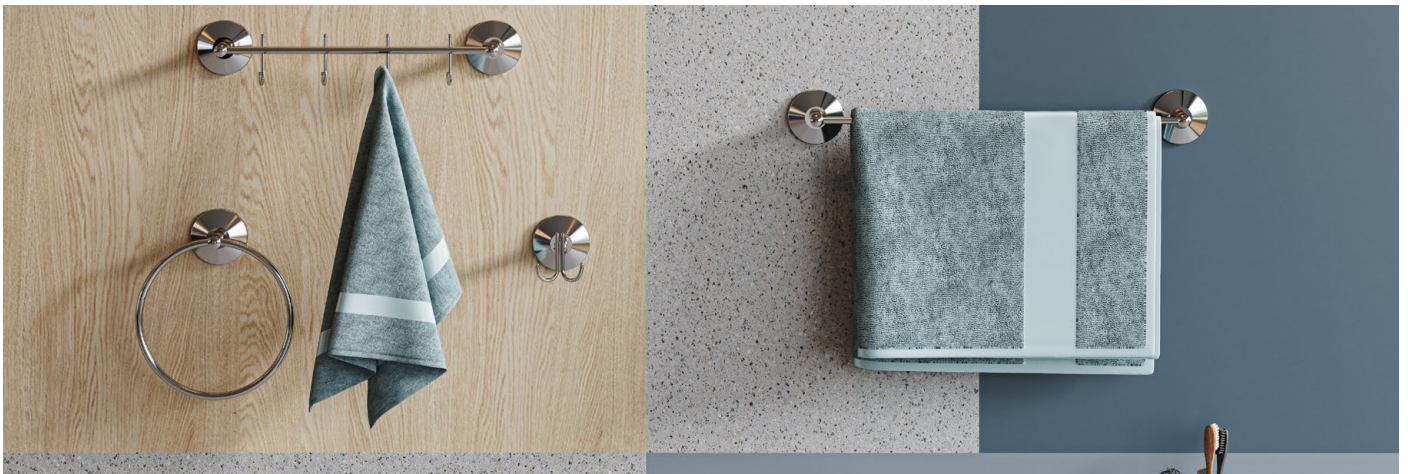

Qty of Box: 30 Weight: 0,85 kg

MA.BJ11022 Joyful Soap Holder

Qty of Box: 100 Weight: 0,37 kg

MA.BJ11022-B Joyful Liquid Soap Holder

Qty of Box: 50 Weight: 0,37 kg

MA.BJ11023 Joyful Toothbrush Holder

Qty of Box: 100 Weight: 0,25 kg

MA.BJ11024 Joyful Towel Bar 40cm

Qty of Box: 50 Weight: 0,35 kg

MA.BJ11025 Joyful Towel Ring

Qty of Box: 50 Weight: 0,29 kg

MA.BJ11026 Joyful Double Robe Hook

Qty of Box: 100 Weight: 0,17 kg

MA.BJ11027 Joyful Robe Hook (4 Hooks)

Qty of Box: 100 Weight: 0,25 kg - 0,35 kg

MA.BJ11028 Joyful Toilet Roll Holder

Qty of Box: 30 Weight: 0,33 kg

MA.BJ11029 Joyful Soap Holder

Qty of Box: 50 Weight: 0,37 kg

MA.BJ11030 Joyful Toilet Brush & Holder - Wall Mounted - Frosted Glass

Qty of Box: 40 Weight: 0,40 kg

MA.STB1006 Joy 5pcs. Accessory Set

Qty of Box: 14 Weight: 1,43 kg