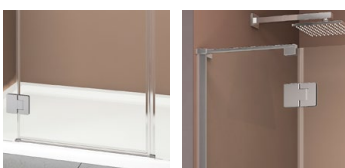

SANTO 120

General Features

- **Tempered Glass Thickness** : 6 mm / 8 mm
- **Glass Colors** : Transparent
- **Sandblasting Glass Patterns** : Line - Floor - Mystic - Ocean
- **Color Profile** : Shiny Silver, Gold, Mocha, Black
- **Shower Cabin Height** : 200 cm

OVER SHOWER TRAY / FRONTAGE

Product Code	Size (cm)	Door Entry Distance /cm)
DK.SA00.0013	111 - 120	65
DK.SA00.0014	121 - 130	65
DK.SA00.0015	131 - 140	65
DK.SA00.0016	141 - 150	65
DK.SA00.0017	151 - 160	65

All products are applicable over the bathtub.