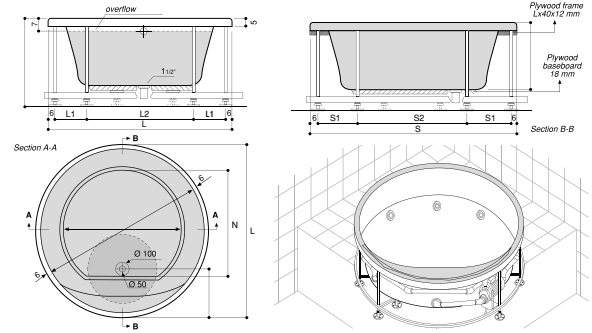

SAREZ

MODEL	150x59	164x56	200x56,5
L	150	164	200
L1	31,5	31,5	31,5
L2	73,5	116	23
S	150	49	200
S1	31,5	64	83,5
N	101	114	168
S2	73,5	116	21

	PRODUCT	CODE
	Flat Body Footed Sarez Bathtub Ø 150 cm	KV.SA00.0001
	Flat Body Footed Sarez Bathtub Ø 164 cm	KV.SA00.0002
	Flat Body Footed Sarez Bathtub Ø 200 cm	KV.SA00.0003
WATER JET SYSTEM		
	10 Water Jet Pneumatic System EKO1	
	10 Water Jet Electronic System EKO2	
	10 Water Jet Electronic Dis. System EKO2	
	10 Water Jet + 18 Air Jet Turbo UK	
ACCESSORIES		
	Standard Battery	
	Hand Grip	
	Controlled Siphon (Alca Plast - ABS)	
	Controlled Siphon	
	Ozone	
	Pillow (White)	
PANELS		
	Circular Panel	
	Step