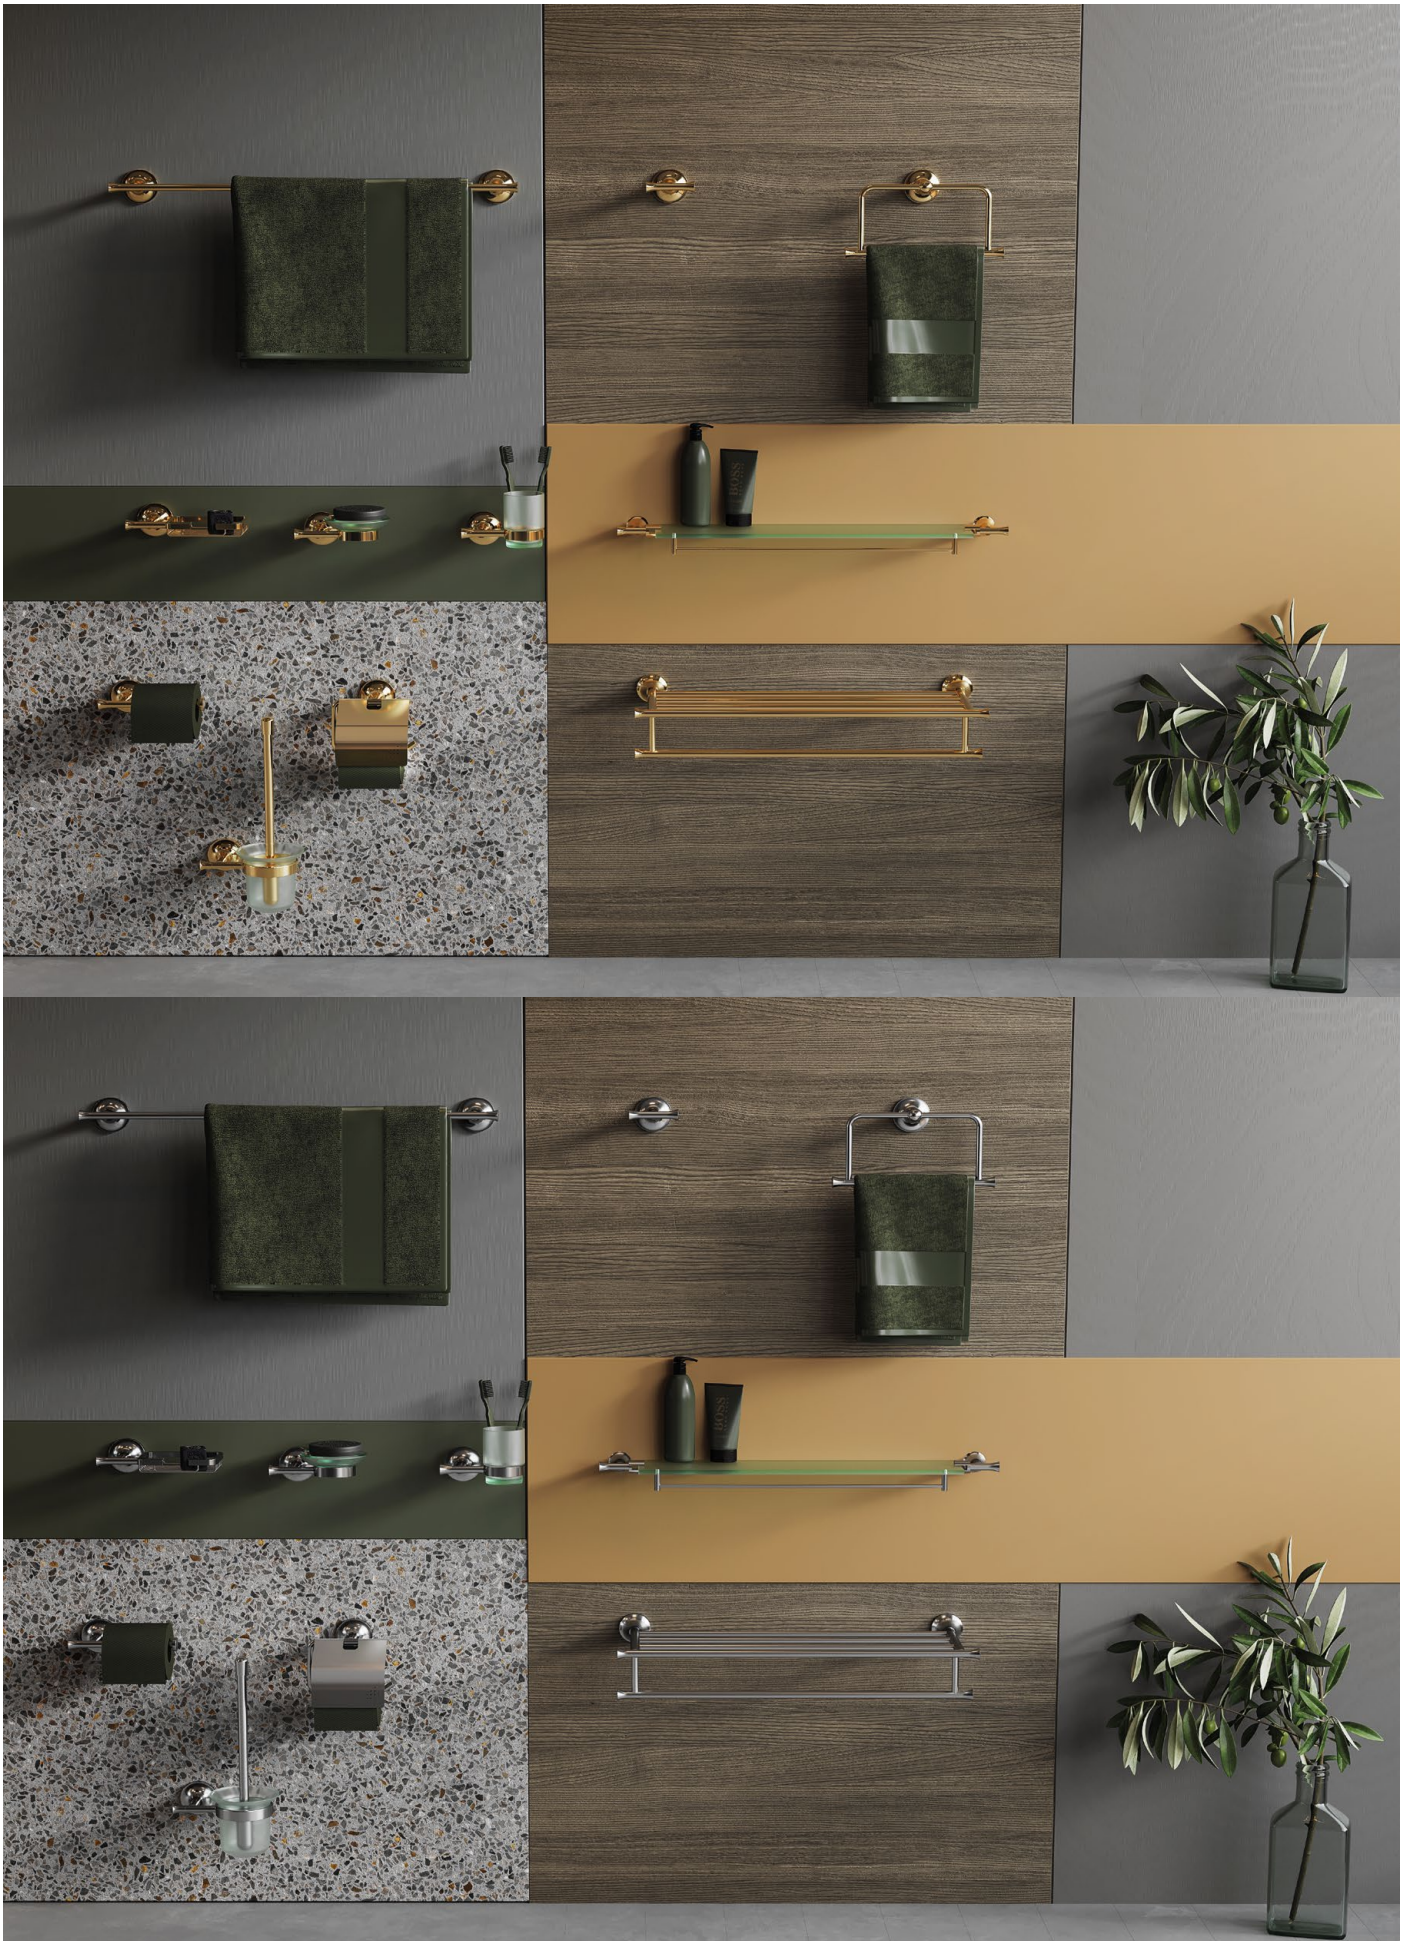

Qty of Box: 20 Weight: 0,51 kg Gold 0,55 kg

MA.NO12030 Neo Toilet Brush & Holder
- Wall Mounted - Frosted Glass
Chrome
MA.NO12030G Gold

Qty of Box: 20 Weight: 1,05 kg Gold 1,25 kg

MA.BS44601 Svida Glass Shelf
50 cm