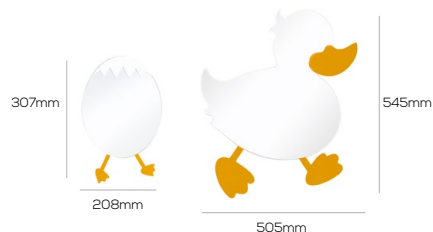

MA.BR20203Y	Royale Soap Holder Yellow

Qty of Box: 50 Weight: 0.55 kg

MA.BR20204Y	Royale Toothbrush Holder Yellow

Qty of Box: 50 Weight: 0.41 kg

MA.BR20210Y	Royale Towel Ring Yellow

Qty of Box: 40 Weight: 0.43 kg

MA.BR20213Y	Royale Toilet Roll Holder Yellow

Qty of Box: 50 Weight: 0.39 kg

MA.BR20216Y	Royale Toilet Brush&Holder - Wall Mounted - Frosted Glass - Yellow

Qty of Box: 40 Weight: 0.93 kg

MA.DC30035-A MA.DC30035-B	Ducky Mirror Big Duck Figure Yellow Little Duck Figure Yellow

Qty of Box: 10
Weight: Big Mirror 2.55 kg Little Mirror 1.05 kg