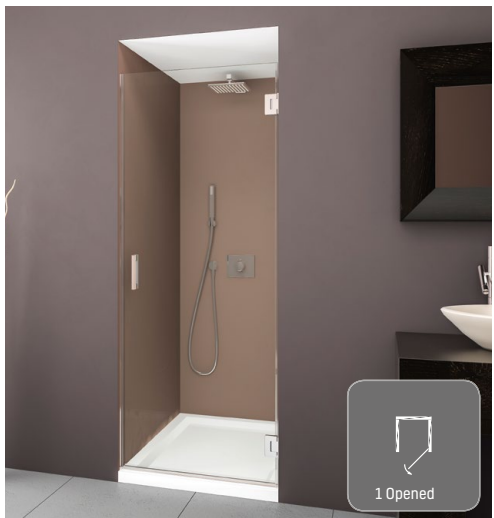

SANTO 150

General Features

- **Tempered Glass Thickness** : 6 mm / 8 mm
- **Glass Colors** : Transparent
- **Sandblasting Glass Patterns** : Line - Floor - Mystic - Ocean
- **Color Profile** : Shiny Silver, Gold, Mocha, Black
- **Shower Cabin Height** : 200 cm

OVER SHOWER TRAY / FRONTAGE

Product Code	Size (cm)	Door Entry Distance /cm)
DK.SA00.0033	51 - 60	57
DK.SA00.0034	61 - 70	67
DK.SA00.0035	71 - 80	77
DK.SA00.0036	81 - 90	87