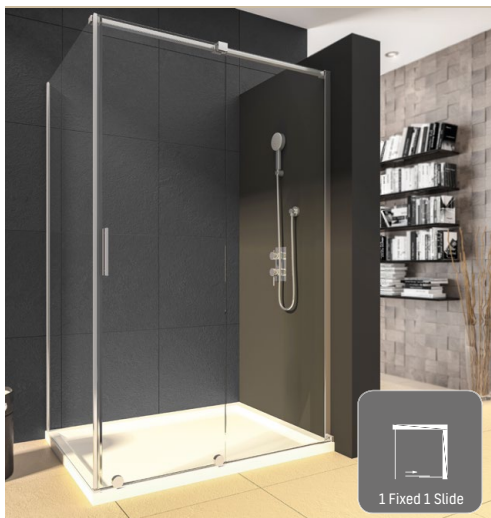

MOSS PLUS 110 YP

General Features

- **Tempered Glass Thickness** : 8 mm Fixed / 8 mm Slide
- **Glass Colors** : Transparent - Smoked
- **Sandblasting Glass Patterns** : Ocean - Mystic - Line - Floor
- **Color Profile** : Shiny Silver, Gold, Mocha, Black
- **Shower Cabin Height** : 200 cm

OVER SHOWER TRAY / FRONTAGE

Product Code	Measure (cm)	Door Entry Distance /cm)
DK.MO10.0010	111 - 120	49
DK.MO10.0011	121 - 130	53
DK.MO10.0012	131 - 140	57
DK.MO10.0013	141 - 150	61
DK.MO10.0014	151 - 160	65
DK.MO10.0015	161 - 170	69
DK.MO10.0016	171 - 180	73
DK.MO10.0017	181 - 190	77
DK.MO10.0018	191 - 200	81

+ SIDE PANEL / SHINY SILVER

Code	Measure (cm)
DK.MO10.0019	61 - 70
DK.MO10.0020	71 - 80
DK.MO10.0021	81 - 90
DK.MO10.0022	91 - 100
DK.MO10.0023	101 - 110

All products are applicable over the bathtub.