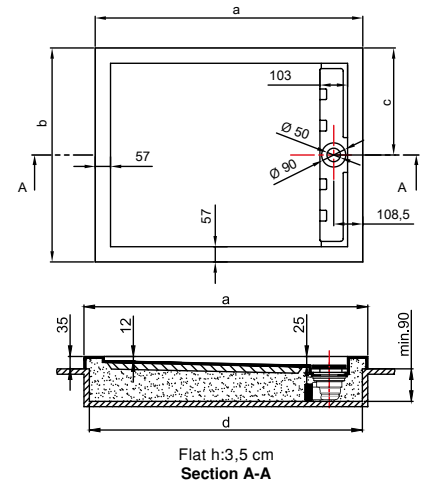

CONCEALED DRAIN SHOWER TRAY

Rectangular Concealed Shower Tray

RECTANGULAR CONCEALED SHOWER TRAYS INTERNAL DEPTH 2.5 CM

SIZE	Zero Ground h:1,5 cm	Flat h: 3,5 cm	Monoflat h: 6,5 cm	Monoblock h: 12 cm	Footed h: 18 cm
	Code	Code	Code	Code	Code
90x80	DT.DT00.0001	DT.DT00.0018	DT.DT00.0035	DT.DT00.0052	DT.DT00.0069
100x80	DT.DT00.0002	DT.DT00.0019	DT.DT00.0036	DT.DT00.0053	DT.DT00.0070
100x90	DT.DT00.0003	DT.DT00.0020	DT.DT00.0037	DT.DT00.0054	DT.DT00.0071
110x80	DT.DT00.0004	DT.DT00.0021	DT.DT00.0038	DT.DT00.0055	DT.DT00.0072
110x90	DT.DT00.0005	DT.DT00.0022	DT.DT00.0039	DT.DT00.0056	DT.DT00.0073
120x80	DT.DT00.0006	DT.DT00.0023	DT.DT00.0040	DT.DT00.0057	DT.DT00.0074
120x90	DT.DT00.0007	DT.DT00.0024	DT.DT00.0041	DT.DT00.0058	DT.DT00.0075
130x80	DT.DT00.0008	DT.DT00.0025	DT.DT00.0042	DT.DT00.0059	DT.DT00.0076
130x90	DT.DT00.0009	DT.DT00.0026	DT.DT00.0043	DT.DT00.0060	DT.DT00.0077
140x80	DT.DT00.0010	DT.DT00.0027	DT.DT00.0044	DT.DT00.0061	DT.DT00.0078
140x90	DT.DT00.0011	DT.DT00.0028	DT.DT00.0045	DT.DT00.0062	DT.DT00.0079
150x80	DT.DT00.0012	DT.DT00.0029	DT.DT00.0046	DT.DT00.0063	DT.DT00.0080
150x90	DT.DT00.0013	DT.DT00.0030	DT.DT00.0047	DT.DT00.0064	DT.DT00.0081
160x80	DT.DT00.0014	DT.DT00.0031	DT.DT00.0048	DT.DT00.0065	DT.DT00.0082
160x90	DT.DT00.0015	DT.DT00.0032	DT.DT00.0049	DT.DT00.0066	DT.DT00.0083
170x80	DT.DT00.0016	DT.DT00.0033	DT.DT00.0050	DT.DT00.0067	DT.DT00.0084
170x90	DT.DT00.0017	DT.DT00.0034	DT.DT00.0051	DT.DT00.0068	DT.DT00.0085

Dimensions (cm)	90x80	100x80	110x80	120x80	130x80	140x80	150x80	160x80	170x80
A	90	100	110	120	130	140	150	160	170
B	80	80	80	80	80	80	80	80	80
C	40	40	40	40	40	40	40	40	40
D	86	96	106	116	126	136	146	156	166

Dimensions (cm)	100x90	110x90	120x90	130x90	140x90	150x90	160x90	170x90
A	100	110	120	130	140	150	160	170
B	90	90	90	90	90	90	90	90
C	45	45	45	45	45	45	45	45
D	96	106	116	116	136	146	156	166