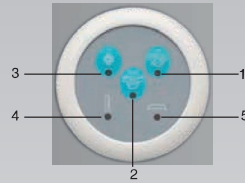

EKO 2 DIGITAL CONTROLLED SYSTEM WITH UNDISINFECTION (WHIRLPOOL)

- 1- Digital on button
- 2- Digital off button
- 3- Led level sensor
- 4- Water level sensor
- 5- Air turbulence pcsjustment (+-) (air level)

6 whirlpool jets (maxi jet) (white ABS, Chrome or gold finishing on ABS)
Pump Power : 800 watt
Voltage : 220-240 v
Water massage – Continious
Water level sensor
VIEGA controlled or uncontrolled siphon
Digital control panel : (White ABS)
Push button control (ON/OFF)
Push button air regulation (+-)