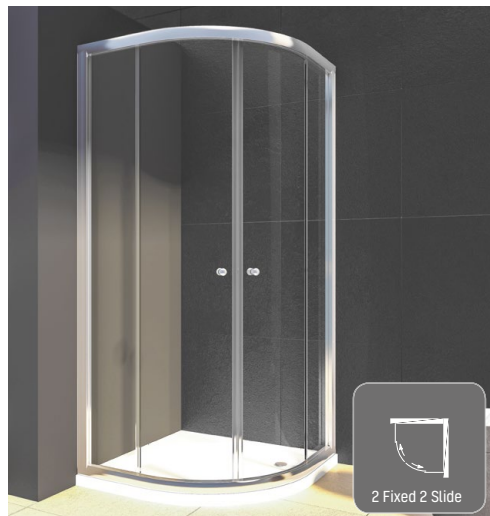

DANTE 330

General Features

- **Tempered Glass Thickness** : 5 mm / 6 mm
- **Glass Colors** : Transparent - Smoked
- **Sandblasting Glass Patterns**: Floor
- **Color Profile** : Shiny Silver, Matt Silver
- **Shower Cabin Height** : 190 cm

OVER SHOWER TRAY / FRONTAGE

Product Code	Size (cm)	Door Entry Distance /cm)
DK.DA00.0034	80 x 80	48
DK.DA00.0035	90 x 90	55
DK.DA00.0036	100 x 100	62
DK.DA00.0037	100 x 80	55
DK.DA00.0038	110 x 110	68
DK.DA00.0039	120 x 80	62

All products are applicable over the bathtub.