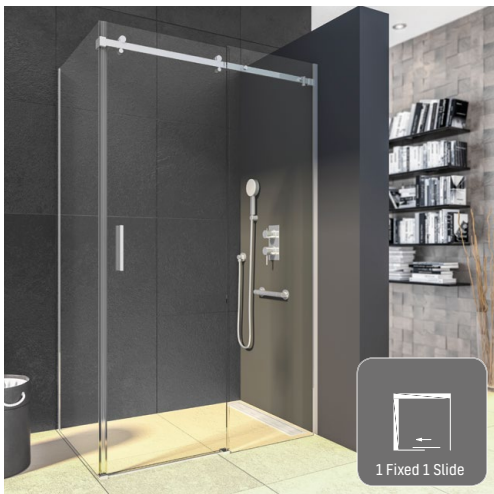

PONT 110 YP

General Features

- **Tempered Glass Thickness** : 6 mm / 8 mm
- **Glass Colors** : Transparent - Smoked
- **Sandblasting Glass Patterns** : Ocean - Mystic - Line - Floor
- **Color Profile** : Shiny Silver, Gold, Mocha, Black
- **Shower Cabin Height** : 200 cm

OVER SHOWER TRAY / FRONTAGE

Product Code	Measure (cm)	Door Entry Distance /cm)
DK.PO00.0001	101 - 110	48
DK.PO00.0002	111 - 120	53
DK.PO00.0003	121 - 130	58
DK.PO00.0004	130 - 140	63
DK.PO00.0005	141 - 150	68

+ SIDE PANEL / +2 PANEL / SHINY SILVER

Code	Measure (cm)
DK.PO00.0006	61 - 70
DK.PO00.0007	71 - 80
DK.PO00.0008	81 - 90
DK.PO00.0009	91 - 100