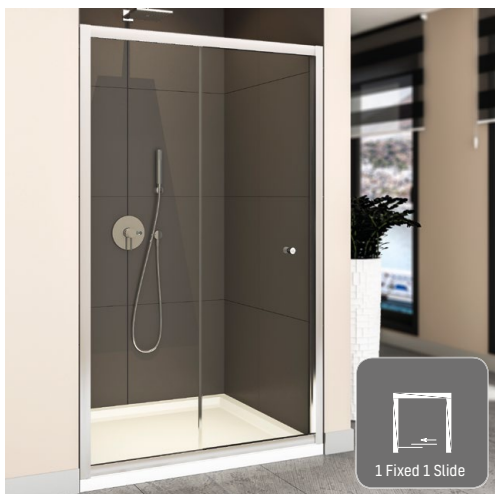

DANTE 110

General Features

Tempered Glass Thickness : 5 mm / 6 mm
Glass Colors : Transparent - Smoked
Sandblasting Glass Patterns: Line - Floor - Mystic - Ocean
Color Profile : Shiny Silver, Matt Silver
Shower Cabin Height : 190 cm

OVER SHOWER TRAY / FRONTAGE

Product Code	Size (cm)	Door Entry Distance /cm)
DK.DA00.0001	101 - 110	45
DK.DA00.0002	111 - 120	50
DK.DA00.0003	121 - 130	55
DK.DA00.0004	131 - 140	60
DK.DA00.0005	141 - 150	65
DK.DA00.0006	151 - 160	70
DK.DA00.0007	161 - 170	70