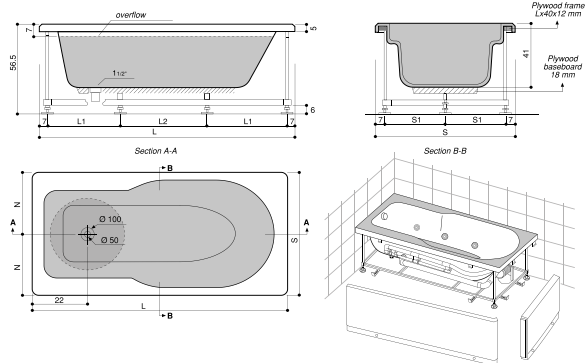

SOLE

MODEL	150x70	160x70	170x70
L	150	160	170
L1	37	42	47
L2	62	62	62
S	70	70	70
S1	28	28	28
N	35	35	35
OTHER OPTIONS	140x70 - 150x75 - 165x65		

	PRODUCT	CODE
	Flat Body Footed Sole Bathtub 150x70 cm	KV.S000.0001
	Flat Body Footed Sole Bathtub 160x70 cm	KV.S000.0002
	Flat Body Footed Sole Bathtub 170x70 cm	KV.S000.0003
WATER JET SYSTEM		
	6 Water Jet Pneumatic System EKO1	
	6 Water Jet Electronic System EKO2	
	6 Water Jet Electronic Dis. System EKO2	
ACCESSORIES		
	Standard Battery	
	Hand Grip	
	Controlled Siphon (Alca Plast - ABS)	
	Controlled Siphon	
	Ozone	
	Pillow (White)	
PANELS		
	Front Panel	
	Side Panel	
BATHTUB SEATS		
	Bath Seat	
	Bathtub Seat With Backrest