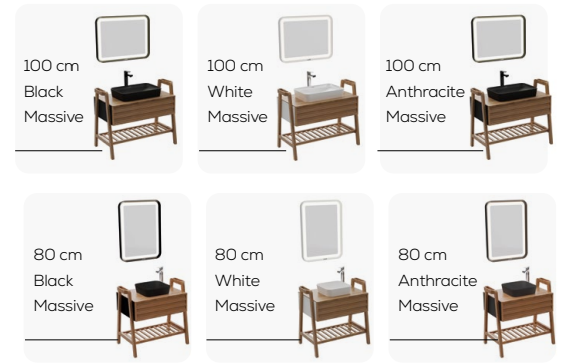

TRUVA

BODY & DOOR	WHITE MASSIVE	BLACK MASSIVE	ANTHRACITE MASSIVE
TRO100.01			
TRO080.01	.BYM	.SYM	.ANM
TR4085.01			
TR4055.01			

MATERIAL: MASSIVE WOOD

MIRROR LED COLOR: DAYLIGHT

SPECIFICATIONS: [Icons for LED, Washbasin, and Accessibility]

Adaptable Washbasin: UL060 - UL040

	WASHBASIN	WASHBASIN MODULE	LED MIRROR
100 cm Anthracite-Massive	UL060 Anthracite	TRO100.01ANM	TR4085.01MSY
100 cm White-Massive	UL060 White	TRO100.01BYM	TR4085.01MBY
100 cm Black-Massive	UL060 Black	TRO100.01SYM	TR4085.01MSY
80 cm Anthracite-Massive	UL040 Anthracite	TRO080.01ANM	TR4055.01MSY
80 cm White-Massive	UL040 White	TRO080.01BYM	TR4055.01MBY
80 cm Black-Massive	UL040 Black	TRO080.01SYM	TR4055.01MSY

DIMENSIONS (WxHxD) mm

100x850x600
80x850x600

850x650x480
550x750x480