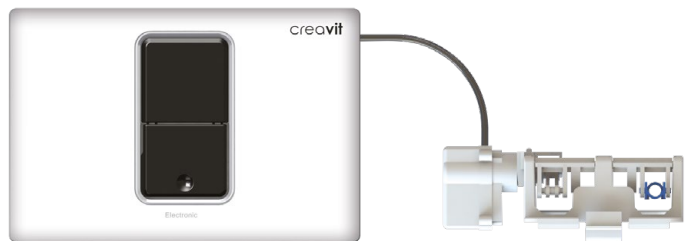

CONTROL PANELS WITH SENSOR

FP8001.00	White Control Panel with Sensor Electric
FP8002.00	White Control Panel with Sensor Battery

Qty of Box: 10 • Weight: 0,47 kg

Be smart;
every drop counts

FP8001.01	Red Control Panel with Sensor Electric
FP8002.01	Red Control Panel with Sensor Battery

Qty of Box: 10 • Weight: 0,47 kg

Be smart;
every drop counts

FP8001.02	Black Control Panel with Sensor Electric
FP8002.02	Black Control Panel with Sensor Battery

Qty of Box: 10 • Weight: 0,47 kg

Be smart;
every drop counts

FP8001.03	Blue Control Panel with Sensor Electric
FP8002.03	Blue Control Panel with Sensor Battery

Qty of Box: 10 • Weight: 0,47 kg

Be smart;
every drop counts

FP8001.04	Gold Control Panel with Sensor Electric
FP8002.04	Gold Control Panel with Sensor Battery

Qty of Box: 10 • Weight: 0,47 kg

Be smart;
every drop counts

Control Panel with Sensor + Change Set

Control Panel with Sensor + Motor Column

- FP8003.00 • White
- FP8003.01 • Red
- FP8003.02 • Black
- FP8003.03 • Blue
- FP8003.04 • Gold

Qty of Box: 5 • Weight: 0,47 kg

Be smart;
every drop counts

ARC CONTROL PANELS

GP8002.01	Matt Black Painted Control Panel

Qty of Box: 10 • Weight: 0,47 kg

GP8002.04	Matt Anthracite Painted Control Panel

Qty of Box: 10 • Weight: 0,47 kg

GP8002.05	Matt Basalt Painted Control Panel

Qty of Box: 10 • Weight: 0,47 kg

GP8002.06	Matt Cappuccino Painted Control Panel

Qty of Box: 10 • Weight: 0,47 kg

GP8001.00	White Control Panel

Qty of Box: 10 • Weight: 0,47 kg

GP8002.00	Matt Grey Painted Control Panel

Qty of Box: 10 • Weight: 0,47 kg

GP8003.00	Matt Grey Painted Control Panel

Qty of Box: 10 • Weight: 0,47 kg

GP8004.00	Bright Chrome Plated Control Panel

Qty of Box: 10 • Weight: 0,47 kg