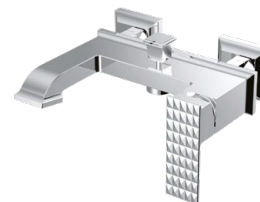

BT.DM2501

Diamond Kitchen Faucet
• The length of the discharge end is 178 mm
• Upper set connecting G1/2"
• Long lasting 35 mm ceramic cartridge
• Locking diverter

Qty of Box: 6 Weight: 2,93 kg