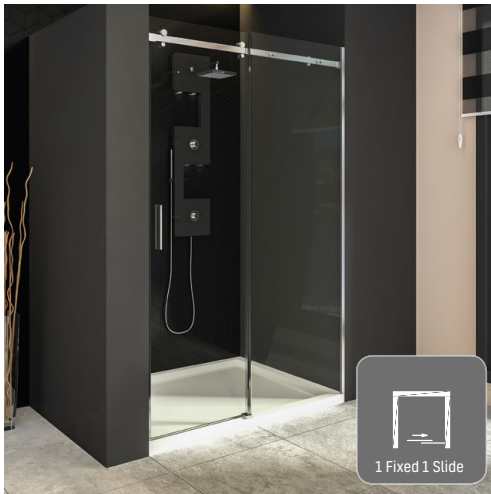

PONT 110

General Features

- **Tempered Glass Thickness** : 6 mm / 8 mm
- **Glass Colors** : Transparent - Smoked
- **Sandblasting Glass Patterns** : Ocean - Mystic - Line - Floor
- **Color Profile** : Shiny Silver, Gold, Mocha, Black
- **Shower Cabin Height** : 200 cm

OVER SHOWER TRAY / FRONTAGE

Product Code	Measure (cm)	Door Entry Distance /cm)
DK.PO00.0001	101 - 110	48
DK.PO00.0002	111 - 120	53
DK.PO00.0003	121 - 130	58
DK.PO00.0004	130 - 140	63
DK.PO00.0005	141 - 150	68