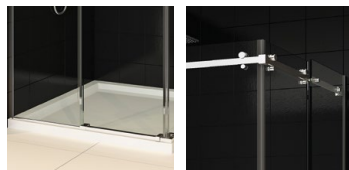

PONT 110 YP

General Features

- **Tempered Glass Thickness** : 6 mm / 8 mm
- **Glass Colors** : Transparent - Smoked
- **Sandblasting Glass Patterns** : Ocean - Mystic - Line - Floor
- **Color Profile** : Shiny Silver, Gold, Mocha, Black
- **Shower Cabin Height** : 200 cm

OVER SHOWER TRAY / FRONTAGE

Product Code	Measure (cm)	Door Entry Distance /cm)
DK.PO00.0001	101 - 110	48
DK.PO00.0002	111 - 120	53
DK.PO00.0003	121 - 130	58
DK.PO00.0004	130 - 140	63
DK.PO00.0005	141 - 150	68

+ SIDE PANEL / +2 PANEL / SHINY SILVER

Code	Measure (cm)
DK.PO00.0006	61 - 70
DK.PO00.0007	71 - 80
DK.PO00.0008	81 - 90
DK.PO00.0009	91 - 100