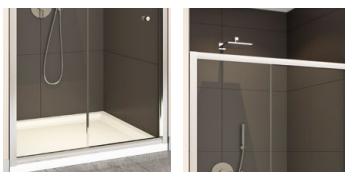

DANTE 110

General Features

Tempered Glass Thickness : 5 mm / 6 mm
Glass Colors : Transparent - Smoked
Sandblasting Glass Patterns: Line - Floor - Mystic - Ocean
Color Profile : Shiny Silver, Matt Silver
Shower Cabin Height : 190 cm

OVER SHOWER TRAY / FRONTAGE

Product Code	Size (cm)	Door Entry Distance /cm)
DK.DA00.0001	101 - 110	45
DK.DA00.0002	111 - 120	50
DK.DA00.0003	121 - 130	55
DK.DA00.0004	131 - 140	60
DK.DA00.0005	141 - 150	65
DK.DA00.0006	151 - 160	70
DK.DA00.0007	161 - 170	70