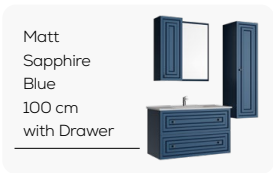

DIMENSIONS (WxHxD) mm

1000x550x520
600x550x520

850x650 - 550x750
Ø85 - Ø60

400x1470x310

KAYRA

	WASHBASIN MODULE	LED MIRROR	MINI TOP CABINET	HIGH CABINET
100 cm with Door	KY0100.01	KY4001.01	KY1030.01	KY2130.01
100 cm with Drawer	KY0100.42			
80 cm with Door	KY0080.01			
80 cm with Drawer	KY0080.42			
60 cm with Door	KY0060.01			
60 cm with Drawer	KY0060.42			