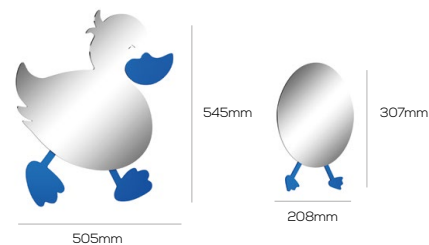

MA.BR20203B	Royale Soap Holder Blue

Qty of Box: 50 Weight: 0.55 kg

MA.BR20204B	Royale Toothbrush Holder Blue

Qty of Box: 50 Weight: 0.41 kg

MA.BR20210B	Ducky Royale Towel Ring - Blue

Qty of Box: 40 Weight: 0.43 kg

MA.BR20213B	Ducky Royale Toilet Roll Holder - Blue

Qty of Box: 50 Weight: 0.39 kg

MA.BR20216B	Royale Toilet Brush&Holder - Wall Mounted - Frosted Glass - Blue

Qty of Box: 40 Weight: 0.93 kg

MA.DC30035-AB MA.DC30035-BB	Ducky Mirror Ducky Big Mirror - Duck Figure Blue Ducky Small Mirror - Egg Figure Blue

Qty of Box: 10
Weight: Big Mirror 2.55 kg Little Mirror 1.05 kg