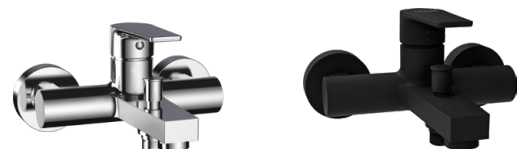

Sharp faucet family must be used with: FA002.