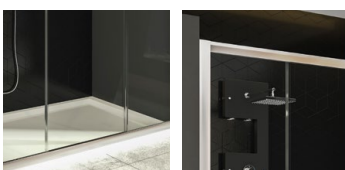

DANTE 120

General Features

Tempered Glass Thickness : 5 mm / 6 mm
Glass Colors : Transparent - Smoked
Sandblasting Glass Patterns: Line - Floor - Mystic - Ocean
Color Profile : Shiny Silver, Matt Silver
Shower Cabin Height : 190 cm

OVER SHOWER TRAY / FRONTAGE

Product Code	Size (cm)	Door Entry Distance /cm)
DK.DA00.0012	141 - 150	60
DK.DA00.0013	151 - 160	65
DK.DA00.0014	161 - 170	70
DK.DA00.0015	171 - 180	75
DK.DA00.0016	181 - 190	80

All products are applicable over the bathtub.