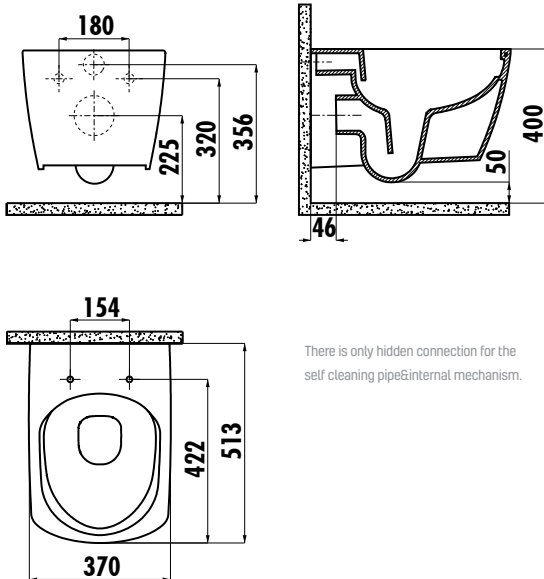

TECHNICAL DRAWING

There is only hidden connection for the self cleaning pipe&internal mechanism.

SPECIFICATIONS

Creavit keeps its rights of making any change to the products.

Quality Management Systems

Customer Satisfaction Certificate

Environmental Management System

LGA

Germany Accreditation Certificate

kiwa

Netherlands Accreditation Certificate

GOST - R

Russia Accreditation Certificate

UkrSEPRO

Ukraine Accreditation Certificate

Israel Accreditation Certificate

Nigeria Accreditation Certificate

European Accreditation Certificate

Turkish Accreditation Certificate