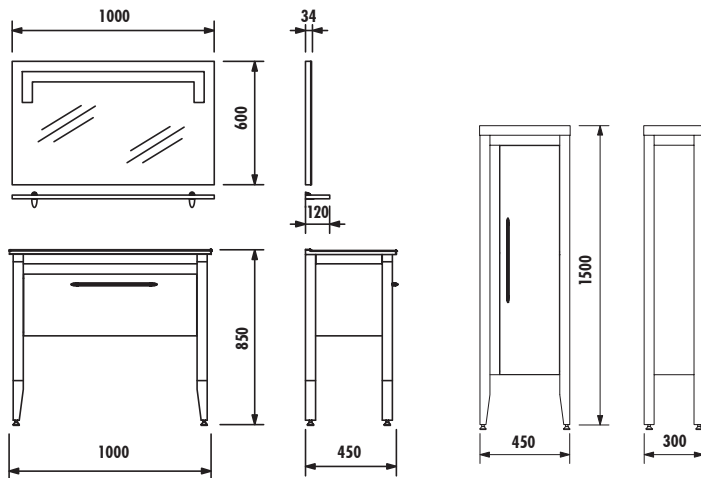

## MASK

MK0100-MK4001-MK2150

MK0100.00 Washbasin Module

MK4001.01 LED Mirror

MK2150.00 High Cabinet

Adaptable Washbasin: SU100

Material: Lacquer

### TECHNICAL DRAWING