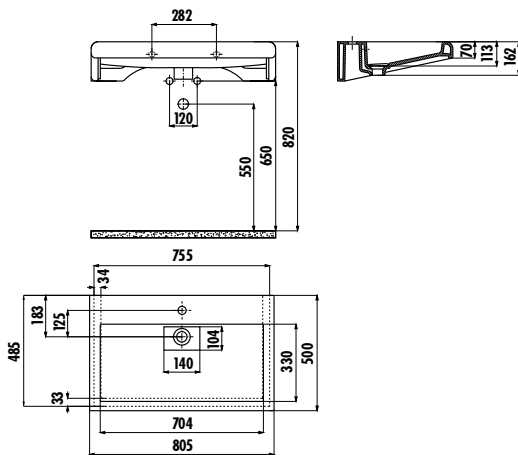

TECHNICAL DRAWING

SPECIFICATIONS

Creavit keeps its rights of making any change to the products.

Quality Management Systems

Customer Satisfaction Certificate

Environmental Management System

LGA

Germany Accreditation Certificate

kiwa

Netherlands Accreditation Certificate

GOST - R

Russia Accreditation Certificate

UkrSEPRO

Ukraine Accreditation Certificate

Israel Accreditation Certificate

Nigeria Accreditation Certificate

European Accreditation Certificate

Turkish Accreditation Certificate