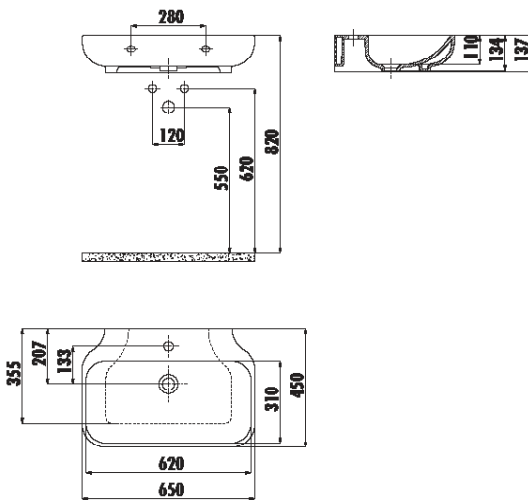

TECHNICAL DRAWING

SPECIFICATIONS

ECO FRIENDLY

Creavit keeps its rights of making any change to the products.

Quality Management Systems

Customer Satisfaction Certificate

LGA

Germany Accreditation Certificate

kiwa

Netherlands Accreditation Certificate

GOST - R

Russia Accreditation Certificate

UkrSEPRO

Ukraine Accreditation Certificate

Israel Accreditation Certificate

Nigeria Accreditation Certificate

European Accreditation Certificate

Turkish Accreditation Certificate