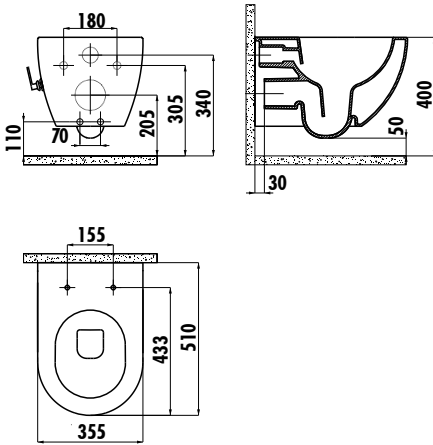

FREE

Free Rim-Off Wall Hung Pan - Cool Grey

FE322-00CG00E-0000	Free Rim-Off Wall Hung Pan - Cool Grey
FE322-00CG00E-0000	Free Rim-Off Wall Hung Pan Combined Bidet - Cool Grey
KC0903.01.1800E	Duck Duroplast Soft Closing Cool Grey Seat&Cover
Qty of Pallet	24
Weight:	26,83 kg

TECHNICAL DRAWING

SPECIFICATIONS