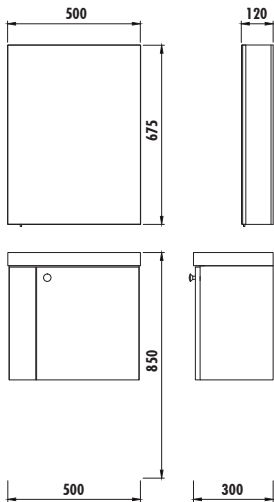

TECHNICAL DRAWING

SPECIFICATIONS

SOFT CLOSING DOOR

creavit.com.tr

[f](#) [t](#) [i](#) [@](#) /creavitTurkiye

Creavit keeps its rights of making any change to the products.

Quality Management Systems

Customer Satisfaction Certificate

LGA

Germany Accreditation Certificate

kiwa

Netherlands Accreditation Certificate

GOST - R

Russia Accreditation Certificate

UkrSEPRO

Ukraine Accreditation Certificate

Israel Accreditation Certificate

Nigeria Accreditation Certificate

European Accreditation Certificate

Turkish Accreditation Certificate