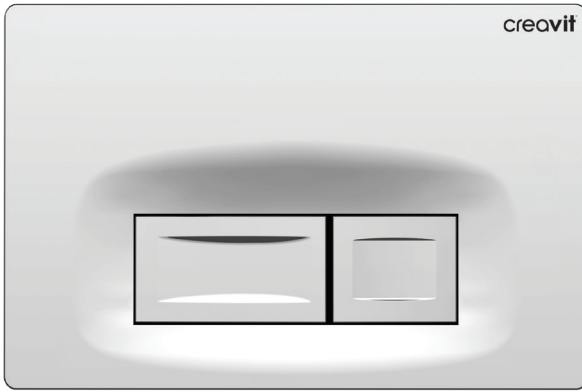

creavit®

ORE GP3004.00

Control Panel

GP3004.00	Bright Chrome Plated Control Panel
Qty of Box:	10
Weight:	0,49 kg

Creavit keeps its rights of making any change to the products.

Quality Management Systems

Customer Satisfaction Certificate

LGA

Germany Accreditation Certificate

kiwa

Netherlands Accreditation Certificate

GOST - R

Russia Accreditation Certificate

UkrSEPRO

Ukraine Accreditation Certificate

Israel Accreditation Certificate

Nigeria Accreditation Certificate

European Accreditation Certificate

Turkish Accreditation Certificate