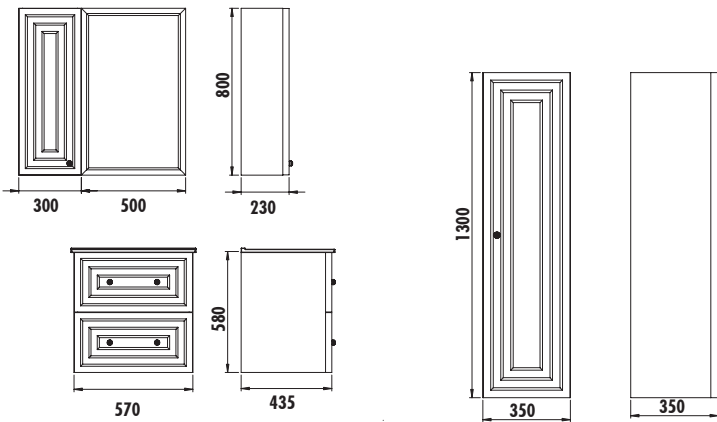

KAYRA

KY0060-KY4001-KY1030-KY2130

KY0060.42	Washbasin Unit
KY4001.01	LED Mirror
KY1030.01	Mini Top Cabinet
KY2130.01	High Cabinet
Adaptable Washbasin:	SU060
Material:	Body MDF Lam Coating Lacquer

TECHNICAL DRAWING