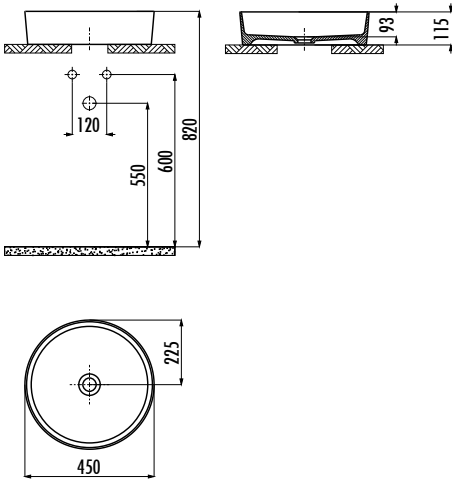

TECHNICAL DRAWING

SPECIFICATIONS

Creavit keeps its rights of making any change to the products.

Quality
Management
Systems

Customer Satisfaction
Certificate

LGA

Germany Accreditation
Certificate

kiwa

Netherlands
Accreditation Certificate

GOST - R

Russia Accreditation
Certificate

UkrSEPRO

Ukraine Accreditation
Certificate

Israel
Accreditation
Certificate

Nigeria Accreditation
Certificate

European Accreditation
Certificate

Turkish
Accreditation
Certificate