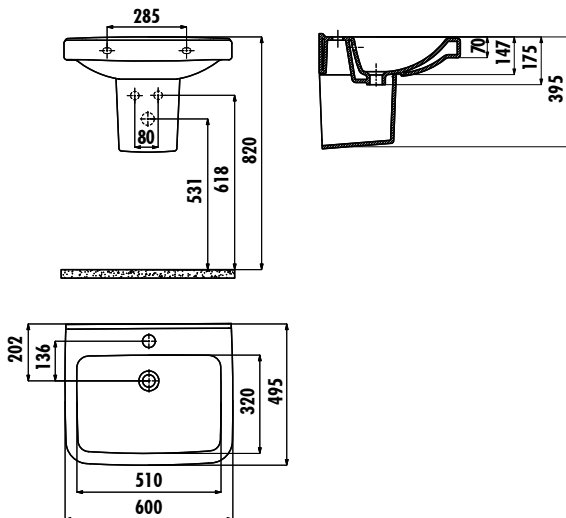

TECHNICAL DRAWING

SPECIFICATIONS

Creavit keeps its rights of making any change to the products.

Quality Management Systems

Customer Satisfaction Certificate

Environmental Management System

LGA

Germany Accreditation Certificate

kiwa

Netherlands Accreditation Certificate

GOST - R

Russia Accreditation Certificate

UkrSEPRO

Ukraine Accreditation Certificate

Israel Accreditation Certificate

Nigeria Accreditation Certificate

European Accreditation Certificate

Turkish Accreditation Certificate