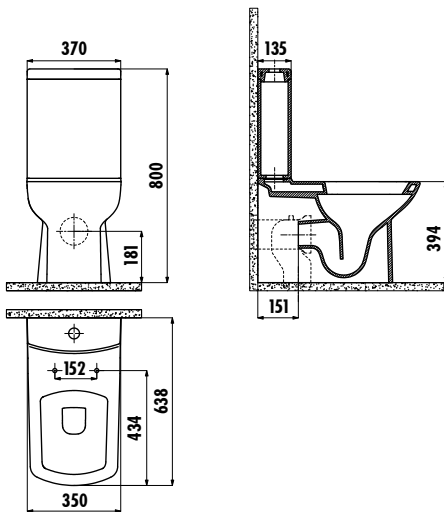

TECHNICAL DRAWING

SPECIFICATIONS

Creavit keeps its rights of making any change to the products.

Quality Management Systems

Customer Satisfaction Certificate

Environmental Management System

LGA

Germany Accreditation Certificate

kiwa

Netherlands Accreditation Certificate

GOST - R

Russia Accreditation Certificate

UkrSEPRO

Ukraine Accreditation Certificate

Israel Accreditation Certificate

Nigeria Accreditation Certificate

European Accreditation Certificate

Turkish Accreditation Certificate