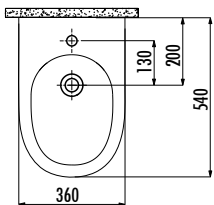

TECHNICAL DRAWING

SPECIFICATIONS

Creavit keeps its rights of making any change to the products.

Quality Management Systems

Customer Satisfaction Certificate

LGA

Germany Accreditation Certificate

kiwa

Netherlands Accreditation Certificate

GOST - R

Russia Accreditation Certificate

UKRSEPRO

Ukraine Accreditation Certificate

Israel Accreditation Certificate

Nigeria Accreditation Certificate

European Accreditation Certificate

Turkish Accreditation Certificate