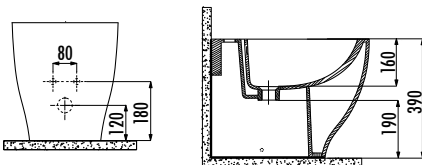

TECHNICAL DRAWING

SPECIFICATIONS

Creavit keeps its rights of making any change to the products.

Quality Management Systems

Customer Satisfaction Certificate

LGA

Germany Accreditation Certificate

kiwa

Netherlands Accreditation Certificate

GOST - R

Russia Accreditation Certificate

UKRSEPRO

Ukraine Accreditation Certificate

Israel Accreditation Certificate

Nigeria Accreditation Certificate

European Accreditation Certificate

Turkish Accreditation Certificate