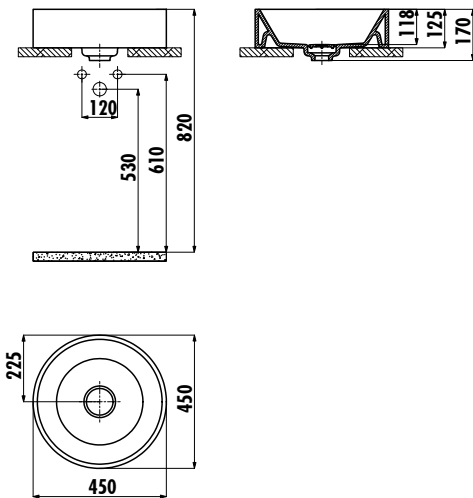

TECHNICAL DRAWING

SPECIFICATIONS

Creavit keeps its rights of making any change to the products.

Quality Management Systems

Customer Satisfaction Certificate

LGA

Germany Accreditation Certificate

kiwa

Netherlands Accreditation Certificate

GOST - R

Russia Accreditation Certificate

UkrSEPRO

Ukraine Accreditation Certificate

Israel Accreditation Certificate

Nigeria Accreditation Certificate

European Accreditation Certificate

Turkish Accreditation Certificate