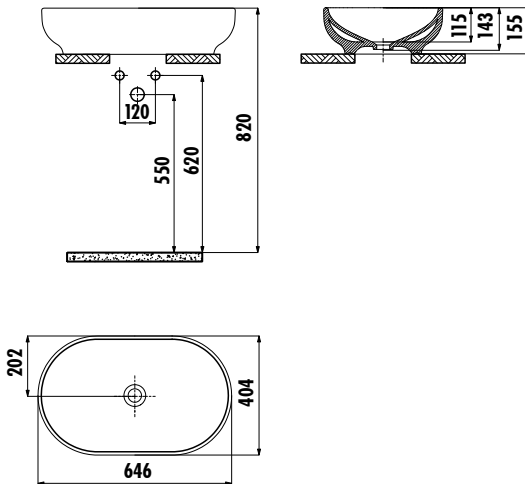

TECHNICAL DRAWING

SPECIFICATIONS

Creavit keeps its rights of making any change to the products.

Quality Management Systems

Customer Satisfaction Certificate

LGA

Germany Accreditation Certificate

kiwa

Netherlands Accreditation Certificate

GOST - R

Russia Accreditation Certificate

UkrSEPRO

Ukraine Accreditation Certificate

Israel Accreditation Certificate

Nigeria Accreditation Certificate

European Accreditation Certificate

Turkish Accreditation Certificate