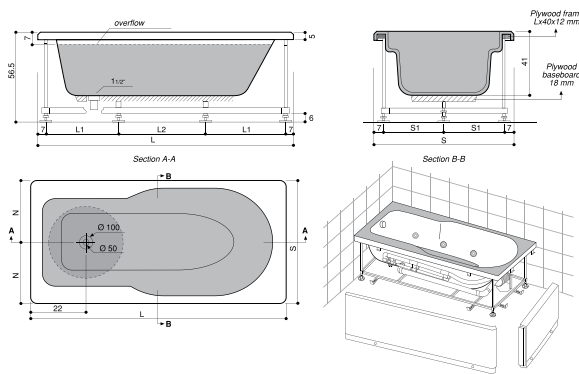

SOLE BATHTUBS

TECHNICAL DRAWINGS