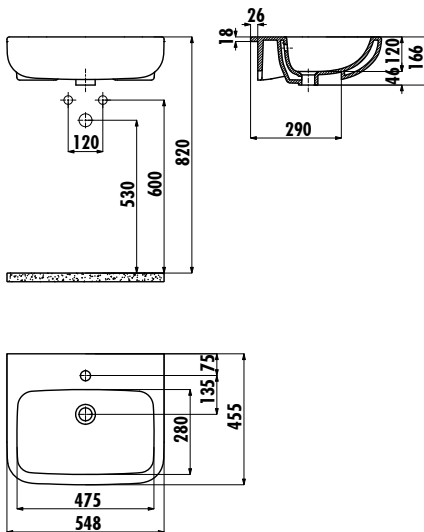

TECHNICAL DRAWING

SPECIFICATIONS

Creavit keeps its rights of making any change to the products.

Quality Management Systems

Customer Satisfaction Certificate

Environmental Management System

LGA

Germany Accreditation Certificate

kiwa

Netherlands Accreditation Certificate

GOST - R

Russia Accreditation Certificate

UkrSEPRO

Ukraine Accreditation Certificate

Israel Accreditation Certificate

Nigeria Accreditation Certificate

European Accreditation Certificate

Turkish Accreditation Certificate