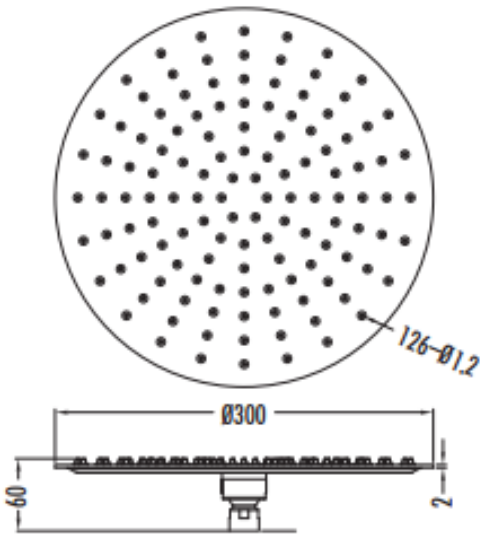

TEKNİK ÇİZİM

ÖZELLİKLER

Creavit önceden haber vermeksizin, ürünlerde ve teknik detaylarda değişiklik yapma hakkını saklı tutar. Renkler gerçekte olduğundan farklı görünebilir.

Kalite Yönetim Sistemi

Müşteri Memnuniyeti Belgesi

Çevre Yönetim Sistemi

İş Sağlığı ve Güvenliği Yönetim Sistemi

LGA

Alman Standartlarına Uygunluk Belgesi

kiwa

Hollanda Standartlarına Uygunluk Belgesi

GOST - R

Rusya Standartlarına Uygunluk Belgesi

UkrSEPRO

Ukrayna Standartlarına Uygunluk Belgesi

İsrail Standartlarına Uygunluk Belgesi

Nijerya Standartlarına Uygunluk Belgesi

Türk Standartlarına Uygunluk Belgesi