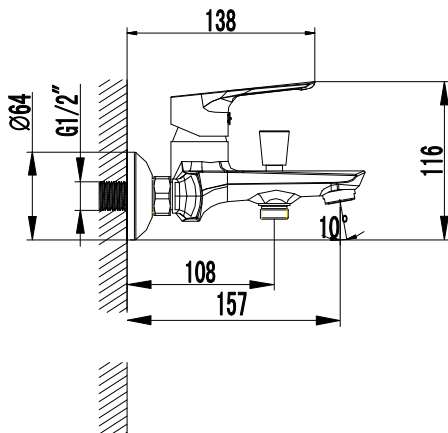

TECHNICAL DRAWING

SPECIFICATIONS

Creavit keeps its rights of making any change to the products.

Quality Management Systems

Customer Satisfaction Certificate

LGA

Germany Accreditation Certificate

kiwa

Netherlands Accreditation Certificate

GOST - R

Russia Accreditation Certificate

UkrSEPRO

Ukraine Accreditation Certificate

Israel Accreditation Certificate

Nigeria Accreditation Certificate

European Accreditation Certificate

Turkish Accreditation Certificate