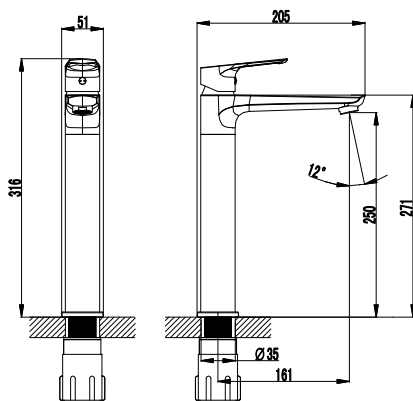

TECHNICAL DRAWING

SPECIFICATIONS

Creavit keeps its rights of making any change to the products.

Quality Management Systems

Customer Satisfaction Certificate

Environmental Management System

LGA

Germany Accreditation Certificate

kiwa

Netherlands Accreditation Certificate

GOST - R

Russia Accreditation Certificate

UkrSEPRO

Ukraine Accreditation Certificate

Israel Accreditation Certificate

Nigeria Accreditation Certificate

European Accreditation Certificate

Turkish Accreditation Certificate