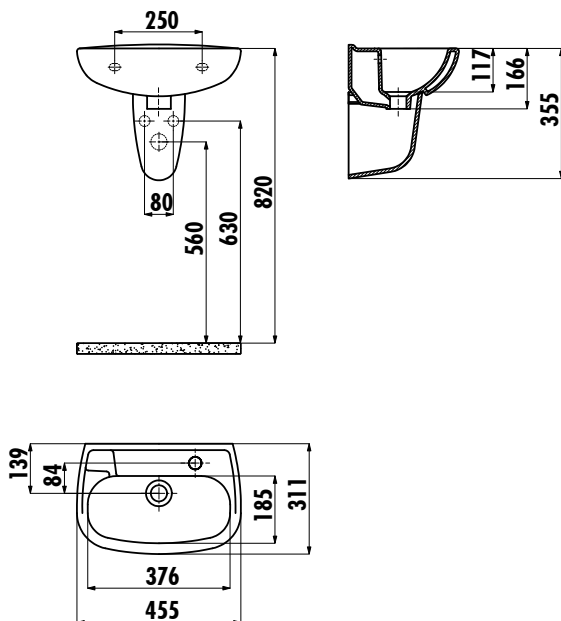

TECHNICAL DRAWING

SPECIFICATIONS

Creavit keeps its rights of making any change to the products.

Quality Management Systems

Customer Satisfaction Certificate

Environmental Management System

LGA

Germany Accreditation Certificate

kiwa

Netherlands Accreditation Certificate

GOST - R

Russia Accreditation Certificate

UkrSEPRO

Ukraine Accreditation Certificate

Israel Accreditation Certificate

Nigeria Accreditation Certificate

European Accreditation Certificate

Turkish Accreditation Certificate