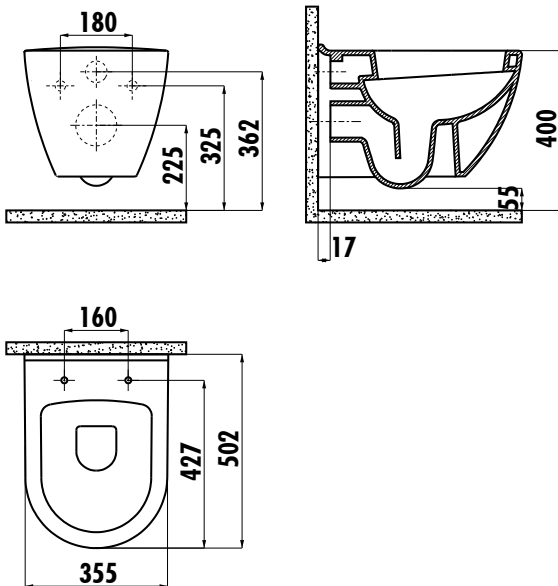

TECHNICAL DRAWING

SPECIFICATIONS

Creavit keeps its rights of making any change to the products.

Quality
Management
Systems

Customer Satisfaction
Certificate

LGA

Germany Accreditation
Certificate

kiwa

Netherlands
Accreditation Certificate

GOST - R

Russia Accreditation
Certificate

UkrSEPRO

Ukraine Accreditation
Certificate

Israel
Accreditation
Certificate

Nigeria Accreditation
Certificate

European Accreditation
Certificate

Turkish
Accreditation
Certificate