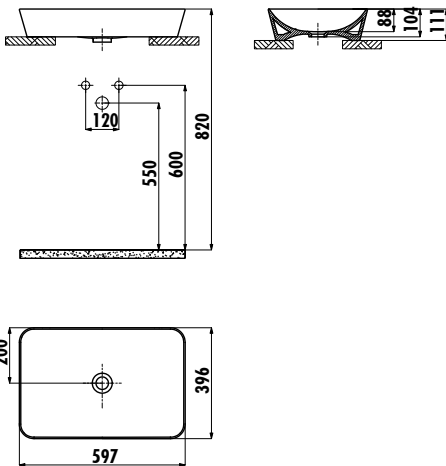

TECHNICAL DRAWING

SPECIFICATIONS

Creavit keeps its rights of making any change to the products.

Quality Management Systems

Customer Satisfaction Certificate

LGA

Germany Accreditation Certificate

kiwa

Netherlands Accreditation Certificate

GOST - R

Russia Accreditation Certificate

UkrSEPRO

Ukraine Accreditation Certificate

Israel Accreditation Certificate

Nigeria Accreditation Certificate

European Accreditation Certificate

Turkish Accreditation Certificate