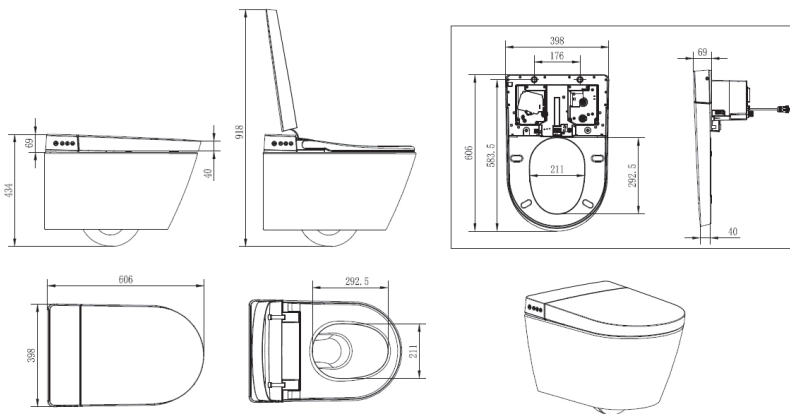

## WQ SMART PAN

WQ320-11CB00E-0000

SET0015.01

WQ320-11CB00E-0000

WQ Wall Hung Smart Pan  
White

KC3003.01.0000E

WQ Smart Pan Soft Closing  
Seat&Cover - White

Qty of Pallet: Set [Pan+Seat&Cover] 12

Qty of Box: Set [Pan+Seat&Cover] 1

Weight: Set [Pan+Seat&Cover] 32,4 kg

### TECHNICAL DRAWING