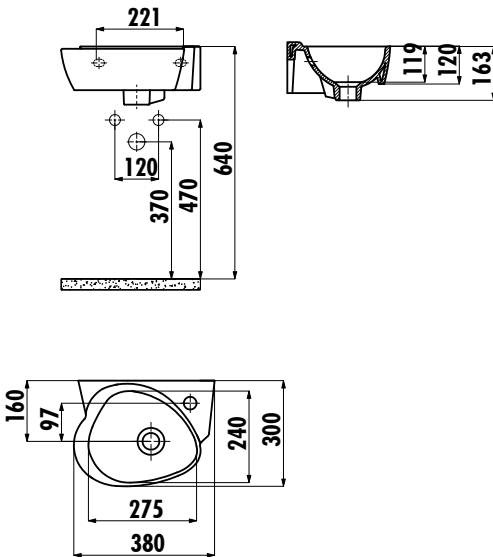

TECHNICAL DRAWING

SPECIFICATIONS

Creavit keeps its rights of making any change to the products.

Quality Management Systems

Customer Satisfaction Certificate

Environmental Management System

LGA

Germany Accreditation Certificate

kiwa

Netherlands Accreditation Certificate

GOST - R

Russia Accreditation Certificate

UkrSEPRO

Ukraine Accreditation Certificate

Israel Accreditation Certificate

Nigeria Accreditation Certificate

European Accreditation Certificate

Turkish Accreditation Certificate