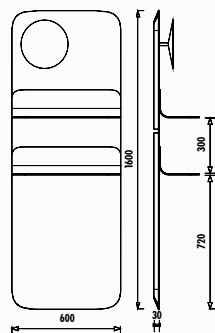

Foglia Wall Unit