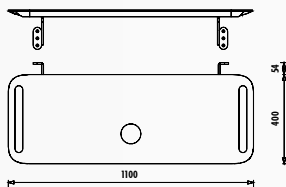

FL0110.00 • Foglia Washbasin Counter 110 cm (1100x30x400 mm)(WxHxD)

FL1060.02 • Foglia Wall Unit With Sandblast Illuminated Half Mirror
(600x1600x30 mm)(WxHxD)

FG045-00CB00E-0000 • Foglia Top Counter Washbasin with Faucet Hole 45 cm

FG1401 • Foglia Concealed Basin Faucet

SF6088 • Bottle Trap Z Type

SF066 • Basin Waste

FL3080.00 • Foglia Mobile Low Unit 80 cm (450x800x400 mm)(WxHxD)

FL1060.00 • Foglia Wall Unit with Magnifier & 2 Shelves (600x1600x30 mm) (WxHxD)

FL3068.01 • Foglia Mobile Low Unit 60 cm (600x680x400 mm)(WxHxD)

BODY & DOOR	- ALPI DARK VENGE - ALPI MOCHA OAK - ALPI LIGHTGRAY LATI
MIRROR LED COLOR	DAYLIGHT
MATERIAL	PLATED INDUSTRIAL WOODEN
SPECIFICATIONS	

Adaptable Washbasin: FG045/ FG145 / FG180 Note: Alternatively, the FG180 & FG145 foglia washbasins can also be preferred with the Foglia washbasin counter.

Foglia Washbasin Counter