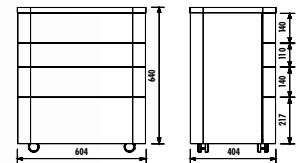

Foglia Mobile Low Unit