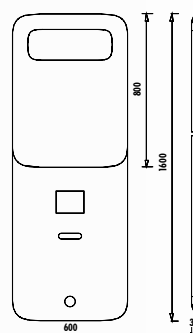

FL0110.00 • Foglia Washbasin Counter 110 cm (1100x30x400 mm)(WxHxD)

FL1060.02 • Foglia Wall Unit With Sandblast Illuminated Half Mirror
(600x1600x30 mm)(WxHxD)

FG045-00CB00E-0000 • Foglia Top Counter Washbasin with Faucet Hole 45 cm

FL3068.01 • Foglia Mobile Low Unit 60 cm (600x680x400 mm)(WxHxD)

BODY & DOOR	<ul style="list-style-type: none"> ALPI DARK VENGE ALPI MOCHA OAK ALPI LIGHTGRAY LATI
MIRROR LED COLOR	<ul style="list-style-type: none"> DAYLIGHT
MATERIAL	<ul style="list-style-type: none"> PLATED INDUSTRIAL WOODEN
SPECIFICATIONS	<ul style="list-style-type: none">

Adaptable Washbasin: FG045/ FG145 / FG180 Note: Alternatively, the FG180 & FG145 foglia washbasins can also be preferred with the Foglia washbasin counter.

Foglia Washbasin Counter

Foglia Wall Unit

Foglia Wall Unit