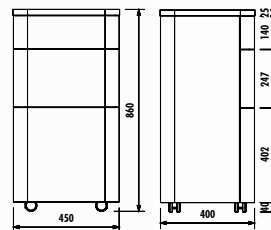

Foglia Mobile Low Unit