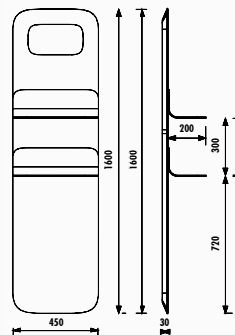

FL0110.00 • Foglia Washbasin Counter 110 cm (1100x300x400 mm)(WxHxD)

FG145-00CB00E-0000 • Foglia Top Counter Bowl Washbasin 45cm

FG6501 • Foglia Long Basin Faucet

SF6088 • Bottle Trap Z Type

SF066 • Basin Waste

FL4080.00 • Foglia Curve LED Mirror 80 cm (800x800x230 mm)(WxHxD)

FL1045.03 • Foglia Wall Unit with Sandblast Illumination & 2 shelves
(450x1600x30 mm)(WxHxD)

FL3086.00 • Foglia Mobile Low Unit 45x86 cm (450x860x400 mm)(WxHxD)

SPECIFICATIONS

Adaptable Washbasin: FG145 / FG180 Note: Alternatively, the FG180 foglia washbasin can also be preferred with the Foglia washbasin counter.

Foglia Washbasin Counter

Foglia Wall Unit with 2 Shelves

Foglia Mobile Low Unit

Foglia Curve Mirror