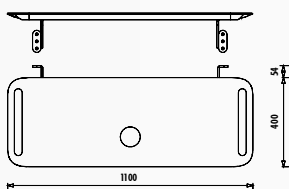

FL4080.00 • Foglia Curve LED Mirror 80 cm (800x800x230 mm)(WxHxD)

FL1045.03 • Foglia Wall Unit with Sandblast Illumination & 2 shelves
(450x1600x30 mm)(WxHxD)

FL3086.00 • Foglia Mobile Low Unit 45x86 cm (450x860x400 mm)(WxHxD)

SPECIFICATIONS

Adaptable Washbasin: FG145 / FG180 Note: Alternatively, the FG180 foglia washbasin can also be preferred with the Foglia washbasin counter.

Foglia Washbasin Counter

Foglia Wall Unit with 2 Shelves