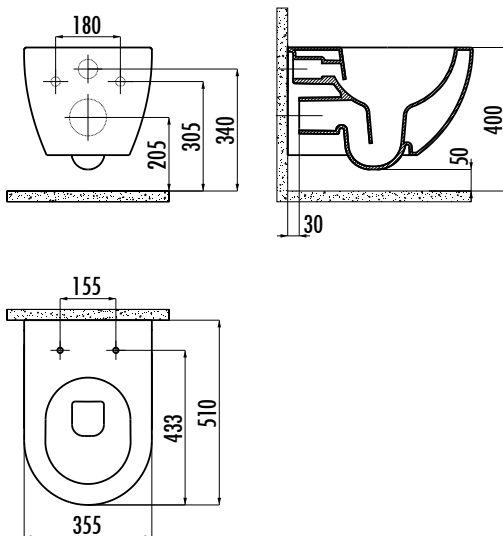

TECHNICAL DRAWING