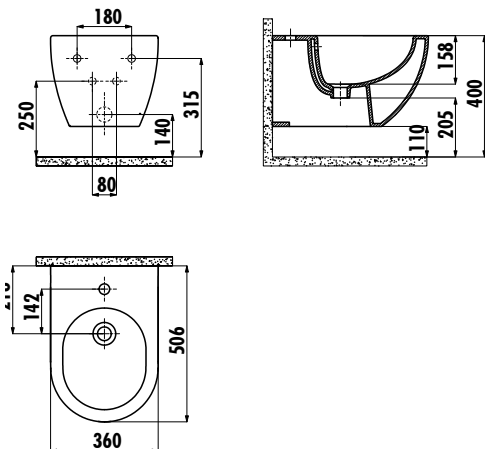

TECHNICAL DRAWING

SPECIFICATIONS

Decorated and colored products, are produced by the time given after order.

Creavit keeps its rights of making any change to the products.

Quality Management Systems

Customer Satisfaction Certificate

Environmental Management System

LGA

Germany Accreditation Certificate

kiwa

Netherlands Accreditation Certificate

GOST - R

Russia Accreditation Certificate

UkrSEPRO

Ukraine Accreditation Certificate

Israel Accreditation Certificate

Nigeria Accreditation Certificate

European Accreditation Certificate

Turkish Accreditation Certificate