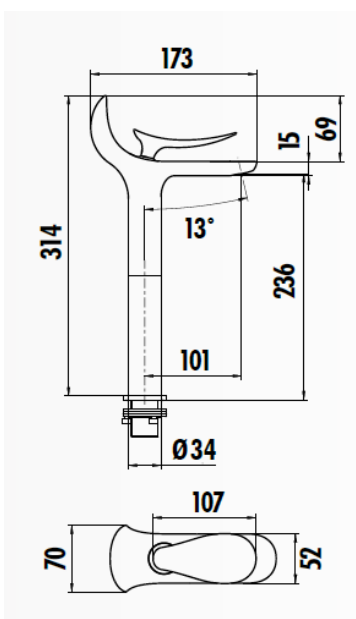

TECHNICAL DRAWING

SPECIFICATIONS

Creavit keeps its rights of making any change to the products

Creavit Management System

Creavit Environmental Management System

Creavit Energy Management System

LGA

Creavit LGA Certification

kiwa

Creavit kiwa Certification

GOST - R

Creavit GOST - R Certification

UKRSEPRO

Creavit UKRSEPRO Certification

Creavit SII Certification

Creavit SON Certification

Creavit CE Certification

Creavit ISO 9001:2015 Certification