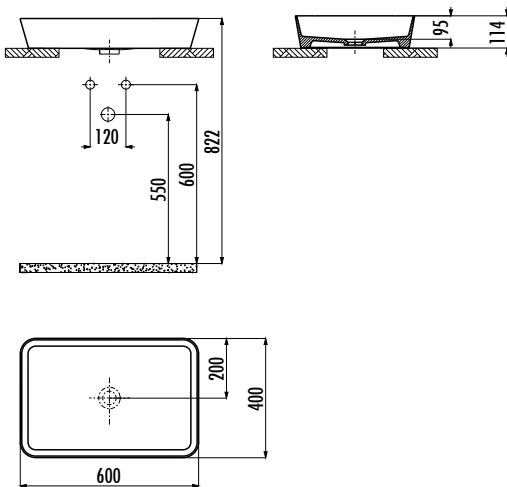

TECHNICAL DRAWING

SPECIFICATIONS

Creavit keeps its rights of making any change to the products.

Quality
Management
Systems

Customer Satisfaction
Certificate

LGA

Germany Accreditation
Certificate

kiwa

Netherlands
Accreditation Certificate

GOST - R

Russia Accreditation
Certificate

UkrSEPRO

Ukraine Accreditation
Certificate

Israel
Accreditation
Certificate

Nigeria Accreditation
Certificate

European Accreditation
Certificate

Turkish
Accreditation
Certificate