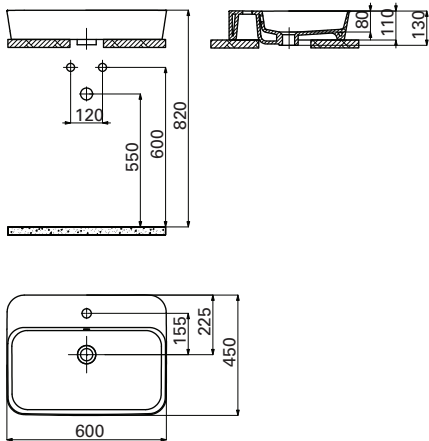

LOOP

Loop Bowl Washbasin 45x60 cm

LP061-00CB00E-0000

Loop Rectangular Bowl
Washbasin 45x60cm

Qty of Pallet:

42

Weight:

Washbasin 11,34 kg

TECHNICAL DRAWING

SPECIFICATIONS