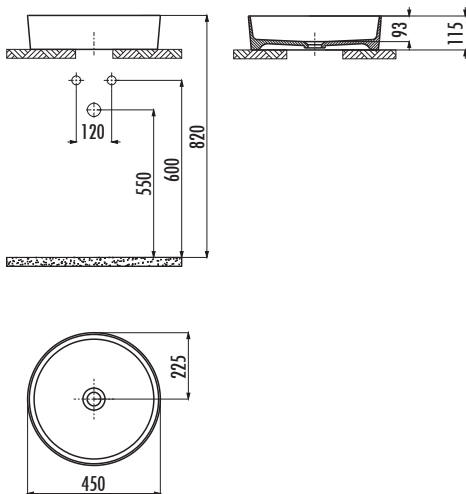

LOOP

Loop Bowl Washbasin Ø45 cm

LP145-00CB00E-0000	White
LP145-00BM00E-0000	Matt Basalt
LP145-00AM00E-0000	Matt Anthracite
LP145-00CM00E-0000	Matr Cappuccino
LP145-00SM00E-0000	Matt Black
LP145-00MB00E-0000	Mat White
LP145-00BR00E-0000	Mat Berry
LP145-00SK00E-0000	Mat Sakura
LP145-00CG00E-0000	Mat Cool Grey
LP145-00NY00E-0000	Mat Nile Green
LP145-00MT00E-0000	Mat Mint
LP145-00NN00E-0000	Mat Neon

Qty of Pallet:	30
Weight:	Washbasin 7,46 kg

TECHNICAL DRAWING

SPECIFICATIONS

reddot winner 2021