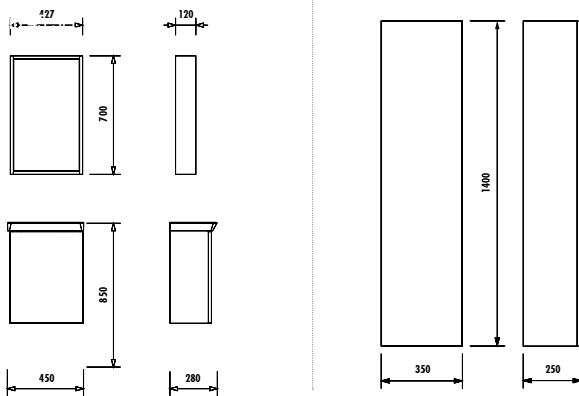

TECHNICAL DRAWING

SPECIFICATIONS

creavit.com.tr

[f](#) [t](#) [i](#) [@](#) /creavitTurkiye

Creavit keeps its rights of making any change to the products.

Quality Management Systems

Customer Satisfaction Certificate

LGA

Germany Accreditation Certificate

kiwa

Netherlands Accreditation Certificate

GOST - R

Russia Accreditation Certificate

UkrSEPRO

Ukraine Accreditation Certificate

Israel Accreditation Certificate

Nigeria Accreditation Certificate

European Accreditation Certificate

Turkish Accreditation Certificate