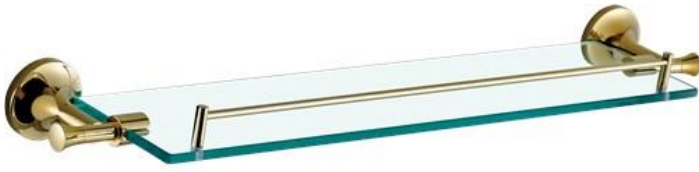

NEO GOLD NO12021G

Shelf 50 cm -Gold

NO12021G	Shelf 50 cm -Gold
Qty of box	
Weight	1,95 kg

TEKNİK ÇİZİM

ÖZELLİKLER

Creavit önceden haber vermeksizin, ürünlerde ve teknik detaylarda değişiklik yapma hakkını saklı tutar. Renkler gerçekte olduğundan farklı görünebilir.

Kalite Yönetim Sistemi

Müşteri Memnuniyeti Belgesi

Çevre Yönetim Sistemi

İş Sağlığı ve Güvenliği Yönetim Sistemi

LGA

Alman Standartlarına Uygunluk Belgesi

kiwa

Hollanda Standartlarına Uygunluk Belgesi

GOST - R

Rusya Standartlarına Uygunluk Belgesi

UkrSEPRO

Ukrayna Standartlarına Uygunluk Belgesi

İsrail Standartlarına Uygunluk Belgesi

Nijerya Standartlarına Uygunluk Belgesi

Türk Standartlarına Uygunluk Belgesi