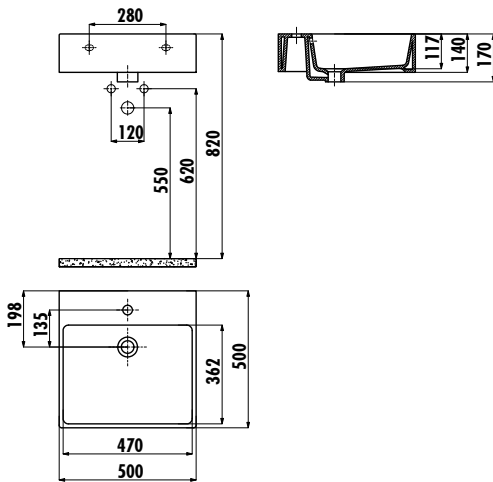

TECHNICAL DRAWING

SPECIFICATIONS

Creavit keeps its rights of making any change to the products.

Quality Management Systems

Customer Satisfaction Certificate

Environmental Management System

LGA

Germany Accreditation Certificate

kiwa

Netherlands Accreditation Certificate

GOST - R

Russia Accreditation Certificate

UkrSEPRO

Ukraine Accreditation Certificate

Israel Accreditation Certificate

Nigeria Accreditation Certificate

European Accreditation Certificate

Turkish Accreditation Certificate