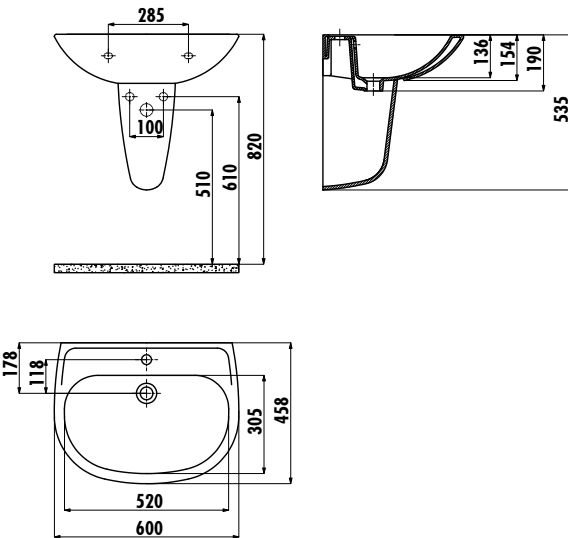

TECHNICAL DRAWING

SPECIFICATIONS

Creavit keeps its rights of making any change to the products.

Quality Management Systems

Customer Satisfaction Certificate

Environmental Management System

LGA

Germany Accreditation Certificate

kiwa

Netherlands Accreditation Certificate

GOST - R

Russia Accreditation Certificate

UkrSEPRO

Ukraine Accreditation Certificate

Israel Accreditation Certificate

Nigeria Accreditation Certificate

European Accreditation Certificate

Turkish Accreditation Certificate