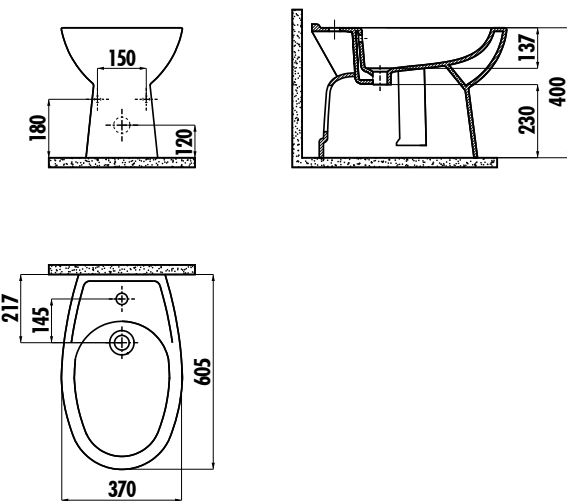

TECHNICAL DRAWING

SPECIFICATIONS

Creavit keeps its rights of making any change to the products.

Quality Management Systems

Customer Satisfaction Certificate

LGA

Germany Accreditation Certificate

kiwa

Netherlands Accreditation Certificate

GOST - R

Russia Accreditation Certificate

UkrSEPRO

Ukraine Accreditation Certificate

Israel Accreditation Certificate

Nigeria Accreditation Certificate

European Accreditation Certificate

Turkish Accreditation Certificate