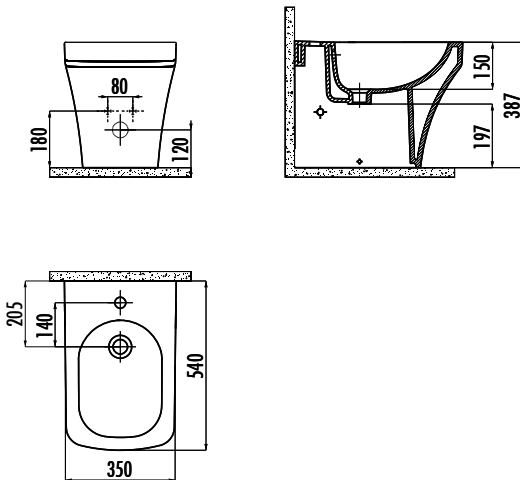

TECHNICAL DRAWING

SPECIFICATIONS

Creavit keeps its rights of making any change to the products.

Quality Management Systems

Customer Satisfaction Certificate

Environmental Management System

LGA

Germany Accreditation Certificate

kiwa

Netherlands Accreditation Certificate

GOST - R

Russia Accreditation Certificate

UkrSEPRO

Ukraine Accreditation Certificate

Israel Accreditation Certificate

Nigeria Accreditation Certificate

European Accreditation Certificate

Turkish Accreditation Certificate