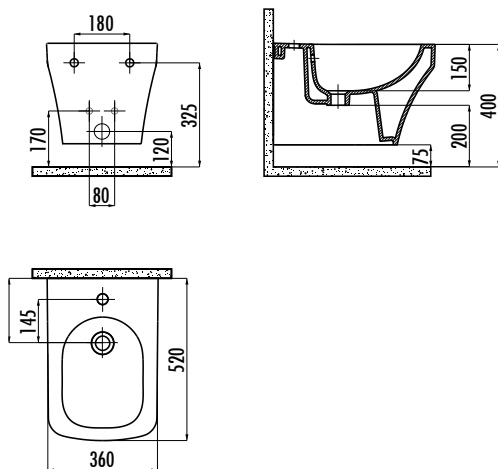

TECHNICAL DRAWING

SPECIFICATIONS

Creavit keeps its rights of making any change to the products.

Quality Management Systems

Customer Satisfaction Certificate

LGA

Germany Accreditation Certificate

kiwa

Netherlands Accreditation Certificate

GOST - R

Russia Accreditation Certificate

UkrSEPRO

Ukraine Accreditation Certificate

Israel Accreditation Certificate

Nigeria Accreditation Certificate

European Accreditation Certificate

Turkish Accreditation Certificate