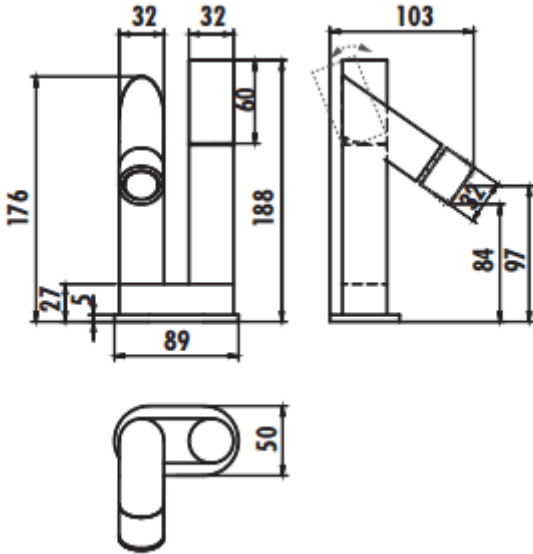

TEKNİK ÇİZİM

ÖZELLİKLER

AWARDED
FAUCET

AERATOR FOR
SILENT WATER
FLOW

MOVING
AERATOR

100% BRASS

LIME CLEANING
SYSTEM

EASY CLEAN

Creavit önceden haber vermeksizin, ürünlerde ve teknik detaylarda değişiklik yapma hakkını saklı tutar. Renkler gerçekte olduğundan farklı görünebilir.

Kalite Yönetim
Sistemi

Müşteri Memnuniyeti
Belgesi

Çevre Yönetim
Sistemi

İş Sağlığı ve Güvenliği
Yönetim Sistemi

LGA

Alman Standartlarına
Uygunluk Belgesi

kiwa

Hollanda Standartlarına
Uygunluk Belgesi

GOST - R

Rusya Standartlarına
Uygunluk Belgesi

UkrSEPRO

Ukrayna Standartlarına
Uygunluk Belgesi

İsrail Standartlarına
Uygunluk Belgesi

Nijerya Standartlarına
Uygunluk Belgesi

Türk Standartlarına
Uygunluk Belgesi