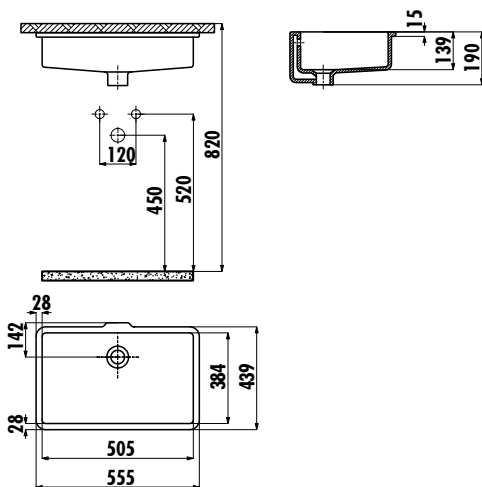

TECHNICAL DRAWING

SPECIFICATIONS

Creavit keeps its rights of making any change to the products.

Quality Management Systems

Customer Satisfaction Certificate

Environmental Management System

LGA

Germany Accreditation Certificate

kiwa

Netherlands Accreditation Certificate

GOST - R

Russia Accreditation Certificate

UkrSEPRO

Ukraine Accreditation Certificate

Israel Accreditation Certificate

Nigeria Accreditation Certificate

European Accreditation Certificate

Turkish Accreditation Certificate