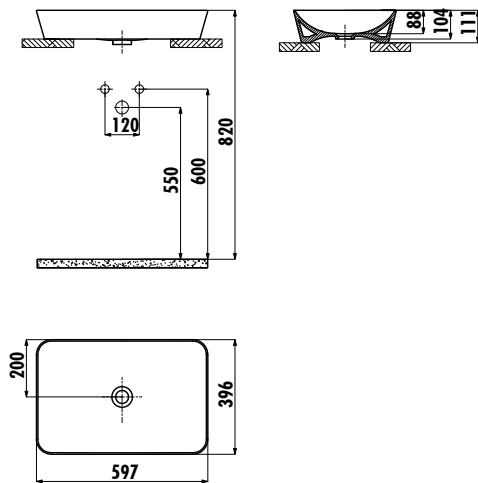

TECHNICAL DRAWING

SPECIFICATIONS

Creavit keeps its rights of making any change to the products.

Quality Management Systems

Customer Satisfaction Certificate

LGA

Germany Accreditation Certificate

kiwa

Netherlands Accreditation Certificate

GOST - R

Russia Accreditation Certificate

UkrSEPRO

Ukraine Accreditation Certificate

Israel Accreditation Certificate

Nigeria Accreditation Certificate

European Accreditation Certificate

Turkish Accreditation Certificate